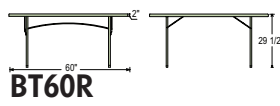

PLASTIC / FRAME COMBINATIONS

#BT3000 SERIES
SPECKLED GREY PLASTIC / GREY TEXTURED FRAME