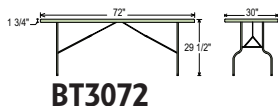

PLASTIC / FRAME COMBINATIONS

#BT3000 SERIES
SPECKLED GREY PLASTIC / GREY TEXTURED FRAME