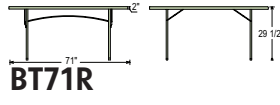

PLASTIC / FRAME COMBINATIONS

#BT3000 SERIES
SPECKLED GREY PLASTIC / GREY TEXTURED FRAME