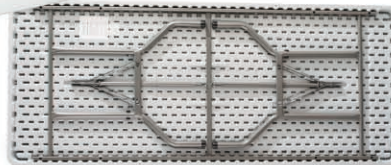

BT3000 Series
Round
MODEL BT60R SHOWN

Tables can withstand heat up to 212°F!