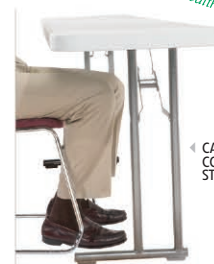

CANTILEVERED COMFORT STYLE LEGS

Blow molded tables come in the following sizes:

RECTANGULAR:
30x60" • 30x72" • 30x96"

ROUND:
48" • 60" • 71"

SEMINAR:
18x60" • 18x72" • 18x96"

TRANSPORT OPTIONS

DY3072/3096 FOR USE WITH RECTANGULAR FOLDING TABLES