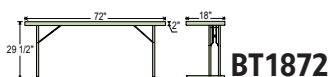

PLASTIC / FRAME COMBINATIONS

#BT3000 SERIES
SPECKLED GREY PLASTIC / GREY TEXTURED FRAME