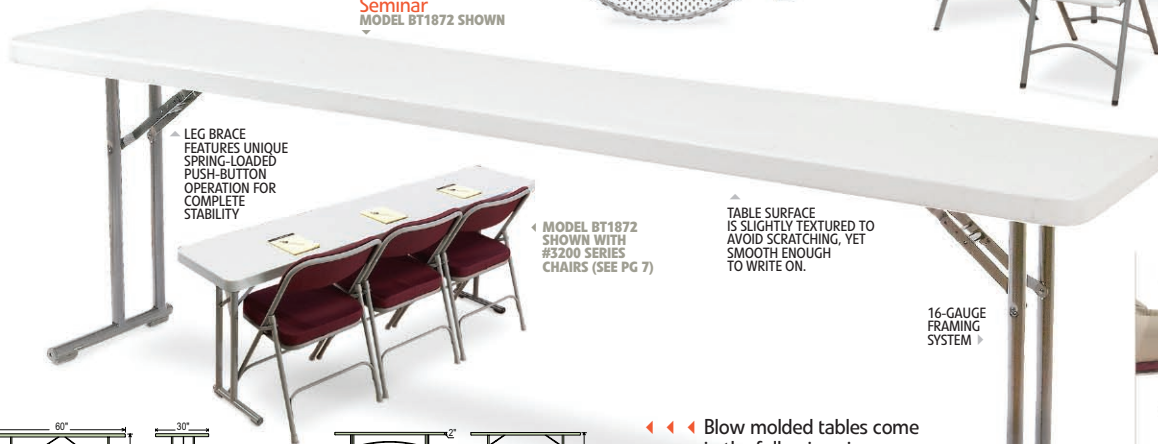

LEG BRACE FEATURES UNIQUE SPRING-LOADED PUSH-BUTTON OPERATION FOR COMPLETE STABILITY

MODEL BT1872 SHOWN WITH #3200 SERIES CHAIRS (SEE PG 7)

TABLE SURFACE IS SLIGHTLY TEXTURED TO AVOID SCRATCHING, YET SMOOTH ENOUGH TO WRITE ON.

16-GAUGE FRAMING SYSTEM