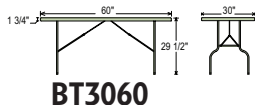

PLASTIC / FRAME COMBINATIONS

#BT3000 SERIES
SPECKLED GREY PLASTIC / GREY TEXTURED FRAME