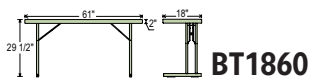

PLASTIC / FRAME COMBINATIONS

#BT3000 SERIES
SPECKLED GREY PLASTIC / GREY TEXTURED FRAME