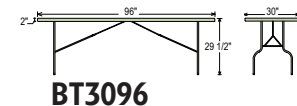

PLASTIC / FRAME COMBINATIONS

#BT3000 SERIES
SPECKLED GREY PLASTIC / GREY TEXTURED FRAME