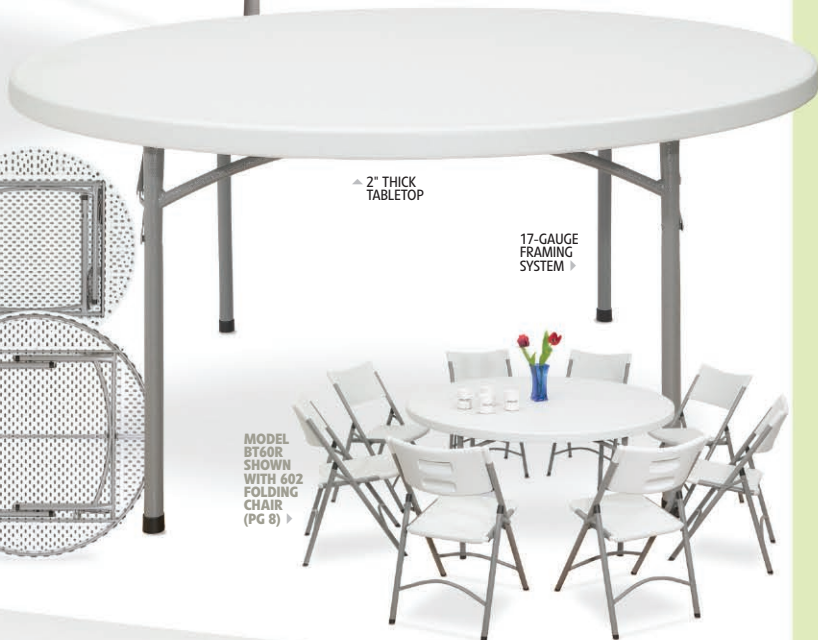

2" THICK TABLETOP

17-GAUGE FRAMING SYSTEM

UNDERSIDE OF BT48R

19-GAUGE FRAMING SYSTEM

UNDERSIDE OF BT71R

19-GAUGE FRAMING SYSTEM

MODEL BT60R SHOWN WITH 60Z FOLDING CHAIR (PG 8)

BT1800 Series
Seminar
MODEL BT1872 SHOWN