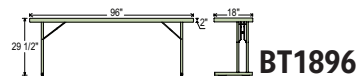

PLASTIC / FRAME COMBINATIONS

#BT3000 SERIES
SPECKLED GREY PLASTIC / GREY TEXTURED FRAME